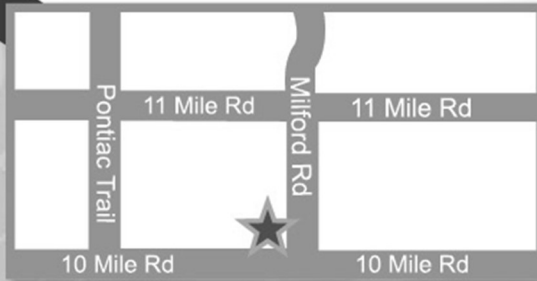

# RAMANI DENTISTRY

57116 10 Mile Rd and Milford  
South Lyon, MI 48178

**Accepting  
New Patients**

**CALL TODAY  
248.826.2400**

[www.RamaniDentistry.com](http://www.RamaniDentistry.com)

Full Page Ad is 4.5" wide x 7" tall